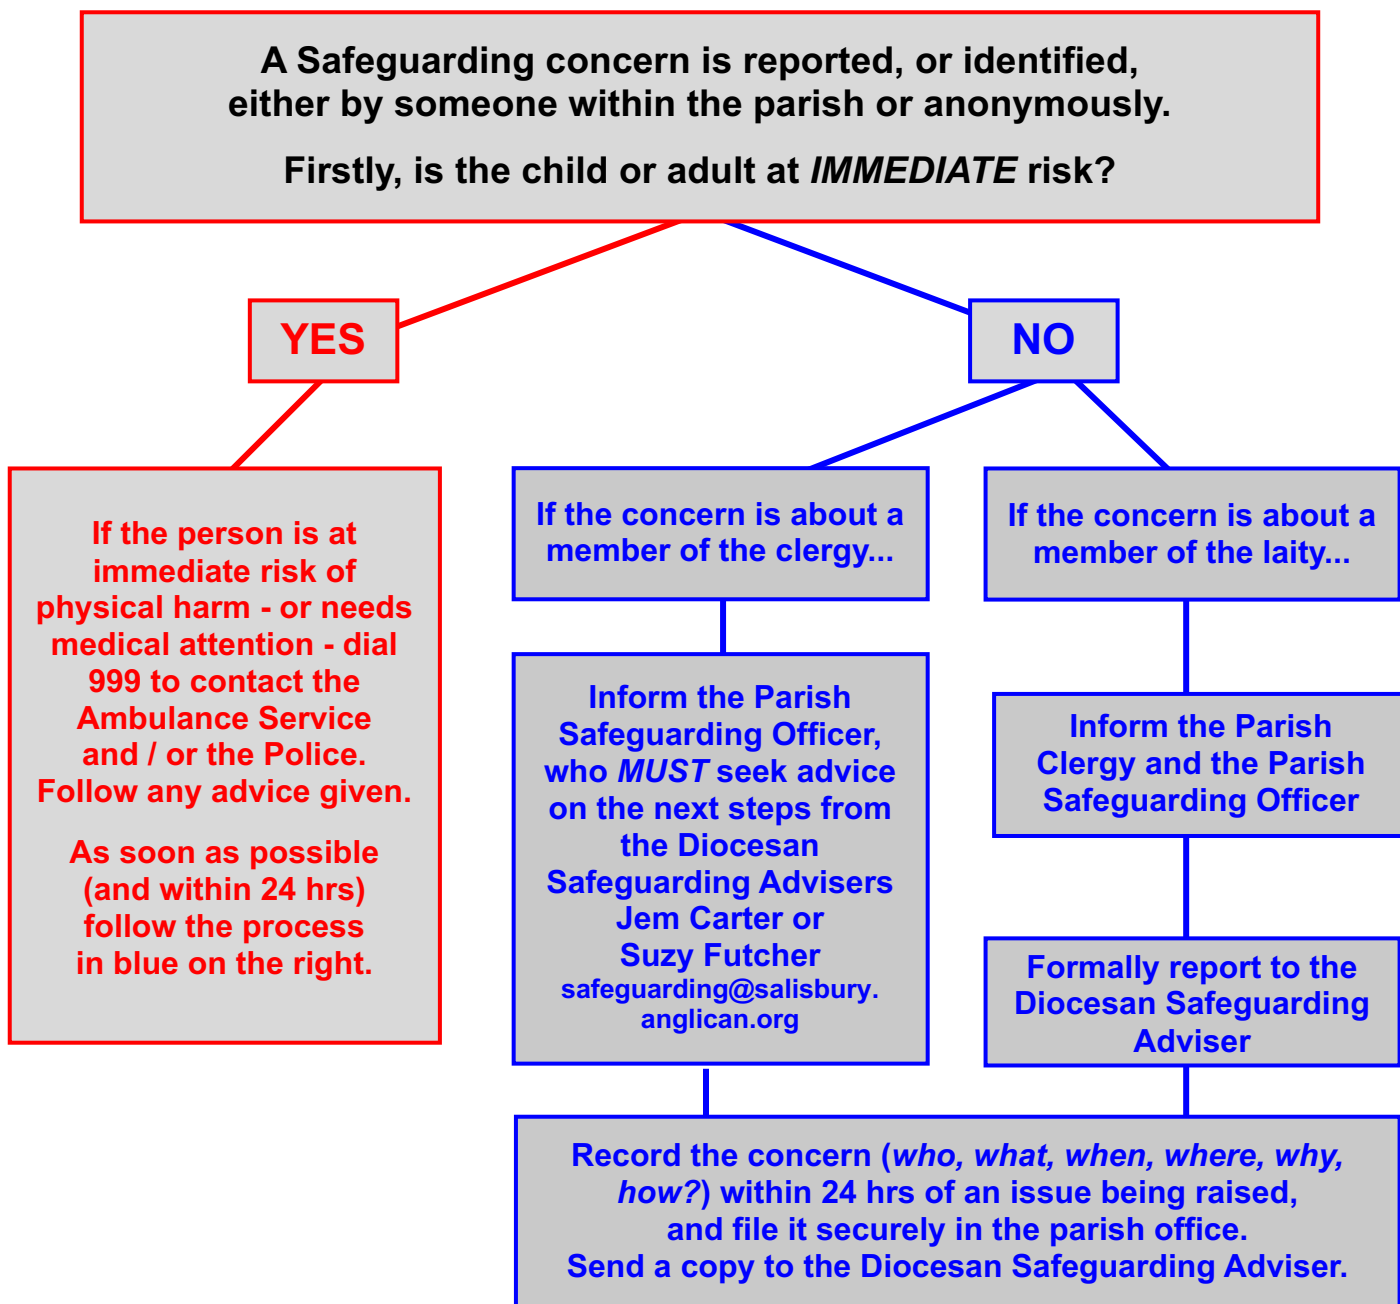

**Safeguarding Flowchart:
what to do, by whom and by when**

If you have a safeguarding query or concern, please contact:

Rosie Norman (Parish Safeguarding Officer) or **Michael Humphreys** (Deputy Parish Safeguarding Officer) via the Parish Office : 01722 322537 or **The Revd Canon Kelvin Inglis** (Rector) : 01722 239463